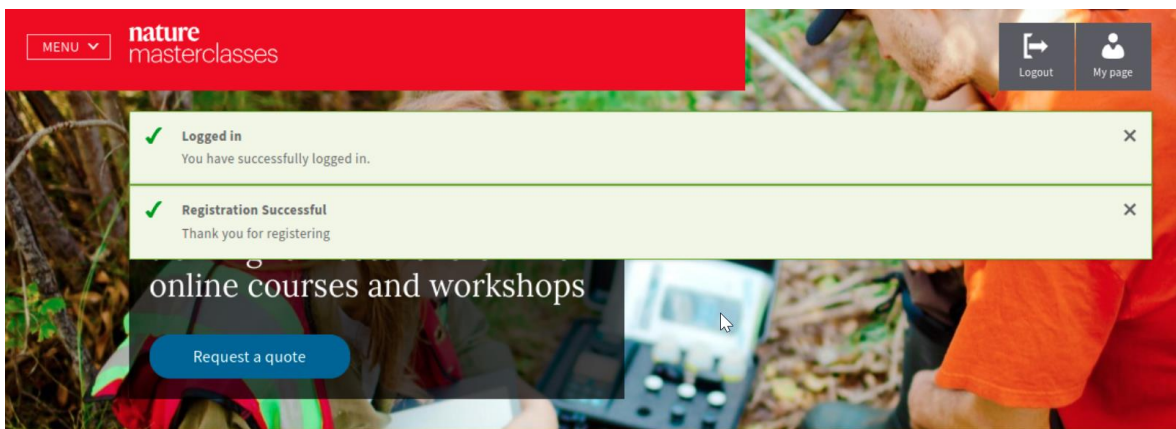

Step 6.

Open the confirmation email from Nature Masterclasses and click the verification link. If the link doesn't work, copy and paste the provided link in your browser.

Your request to set your email address

○ noreply@example.com <noreply@example.com>

To: ○ email1@idpdomain.com

Dear email1@idpdomain.com,

Please click on the following link to verify your email address.

[Verify your email address](#)

If the link does not work, please copy following link into your browser <http://naturemasterclasses-preview.springer-sbm.com:9000/myprofile-email/change/62c852501b00000287c6d5a3>

Step 7.

The verification link will lead you back to Nature Masterclasses website where you are now automatically logged in. You are ready to visit the course pages and start learning! Note that the website will remember your connection from your institution IP for 6 months, which means that you don't connect from your institution or your institution's VPN. **You can access the courses with any internet connection for the next 6 months!**